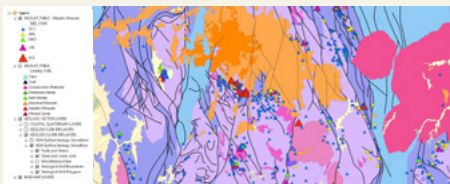

COMMODITY contains:

SIZE_CODE equals:

RESOURCE data:

PRODUCTION data:

Attribute search criteria

Spatial search

Discover

View our data in Google Earth

Google Earth views using different layers

Download

Use our data in your GIS application or database

Data imported into ArcGIS